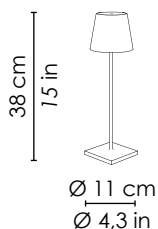

TAVOLO / TABLE

LD0280B3 bianco / white
LD0280N3 grigio scuro / dark grey
LD0280R3 corten / rust
LD0280A3 blu / blue
LD0280O3 arancio / orange
LD0280G3 salvia / sage green
LD0280P3 rosa / pink
LD0280X3 bordeaux *limited edition*
LD0280V3 verde / green *limited edition*
LD0280F3 rosso / red *limited edition*

Ø 11 x h 38 cm / Ø 4,3 x h 15 in
LED DIMMER | 3000K | CRI>80 | 220-240V | **IP54**

versione con foglia metallica solo per uso interno /
version with metal leaves suitable for indoor use only

LD0280BFO foglia oro / gold leaf
LD0280BFA foglia argento / silver leaf
LD0280RFR foglia rame / copper leaf

Ø 11 x h 38 cm / Ø 4,3 x h 15 in
LED DIMMER | 3000K | CRI>80 | 220-240V | **IP20**