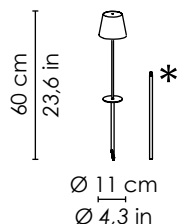

TERRA PICCHETTO / FLOOR WITH PEG

LD0282B3 bianco / white
LD0282R3 corten / rust

Ø 11 x h 60 cm / Ø 4,3 x h 23,6 in
LED DIMMER | 3000K | CRI>80 | 220-240V | **IP54**